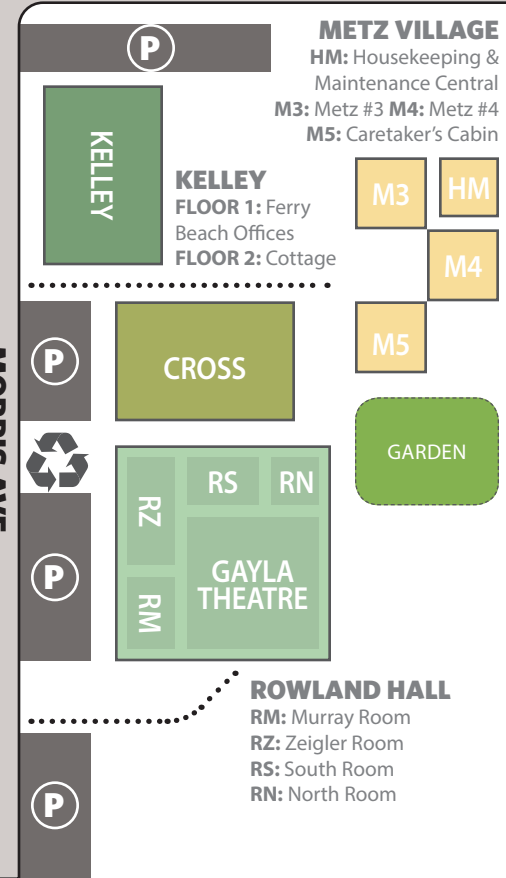

## MAP LEGEND

Platform Tent Site 1A

Ground Tent Site 2C

RV / Pop-Up Site 3B

Wash House

Laundry

Dumpsters

Smoking Area

Parking

Stream

## SEASIDE AVE - ROUTE 9

**METZ VILLAGE**  
HM: Housekeeping & Maintenance Central  
M3: Metz #3 M4: Metz #4  
M5: Caretaker's Cabin

**ROWLAND HALL**  
RM: Murray Room  
RZ: Zeigler Room  
RS: South Room  
RN: North Room

SURF ST

STAY OFF THE DUNE GRASS

← BEACH ACCESS