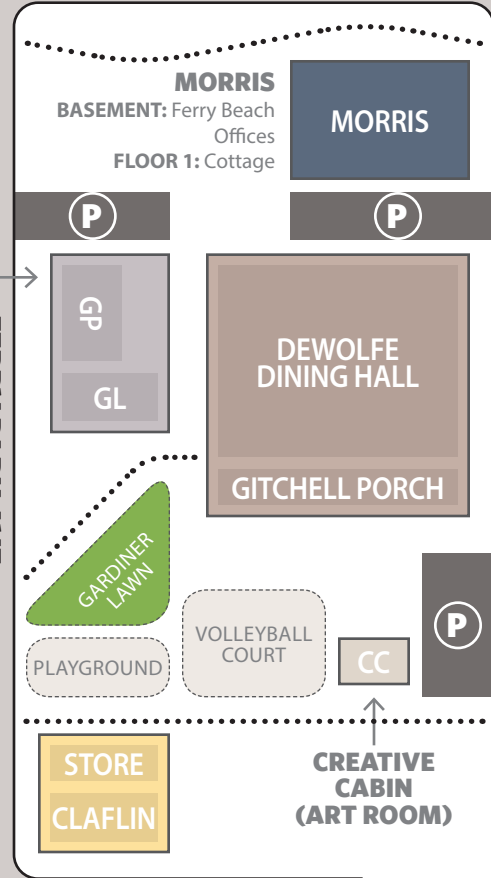

## MAP LEGEND

Platform Tent Site 1A

Ground Tent Site 2C

RV / Pop-Up Site 3B

Wash House

Laundry

Dumpsters

Smoking Area

Parking

Stream

## SEASIDE AVE - ROUTE 9

**METZ VILLAGE**  
HM: Housekeeping & Maintenance Central  
M3: Metz #3 M4: Metz #4  
M5: Caretaker's Cabin

**ROWLAND HALL**  
RM: Murray Room  
RZ: Zeigler Room  
RS: South Room  
RN: North Room

SURF ST

STAY OFF THE DUNE GRASS

← BEACH ACCESS