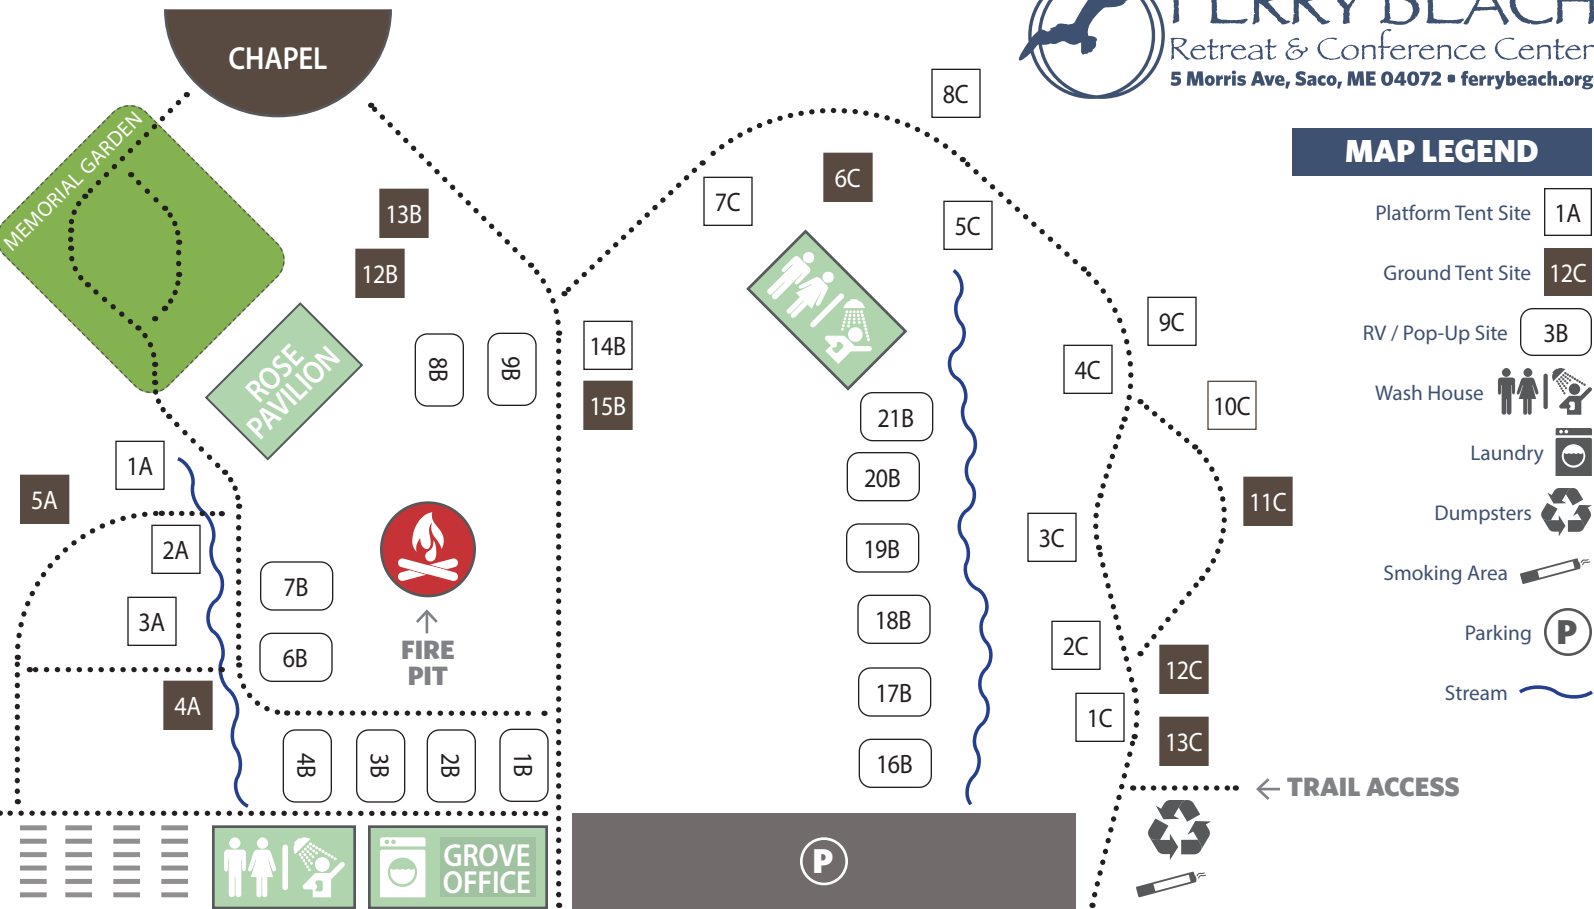

FERRY BEACH

Retreat & Conference Center

5 Morris Ave, Saco, ME 04072 • ferrybeach.org

MAP LEGEND

Platform Tent Site 1A

Ground Tent Site 12C

RV / Pop-Up Site 3B

Wash House

Laundry

Dumpsters

Smoking Area

Parking

Stream

← TRAIL ACCESS