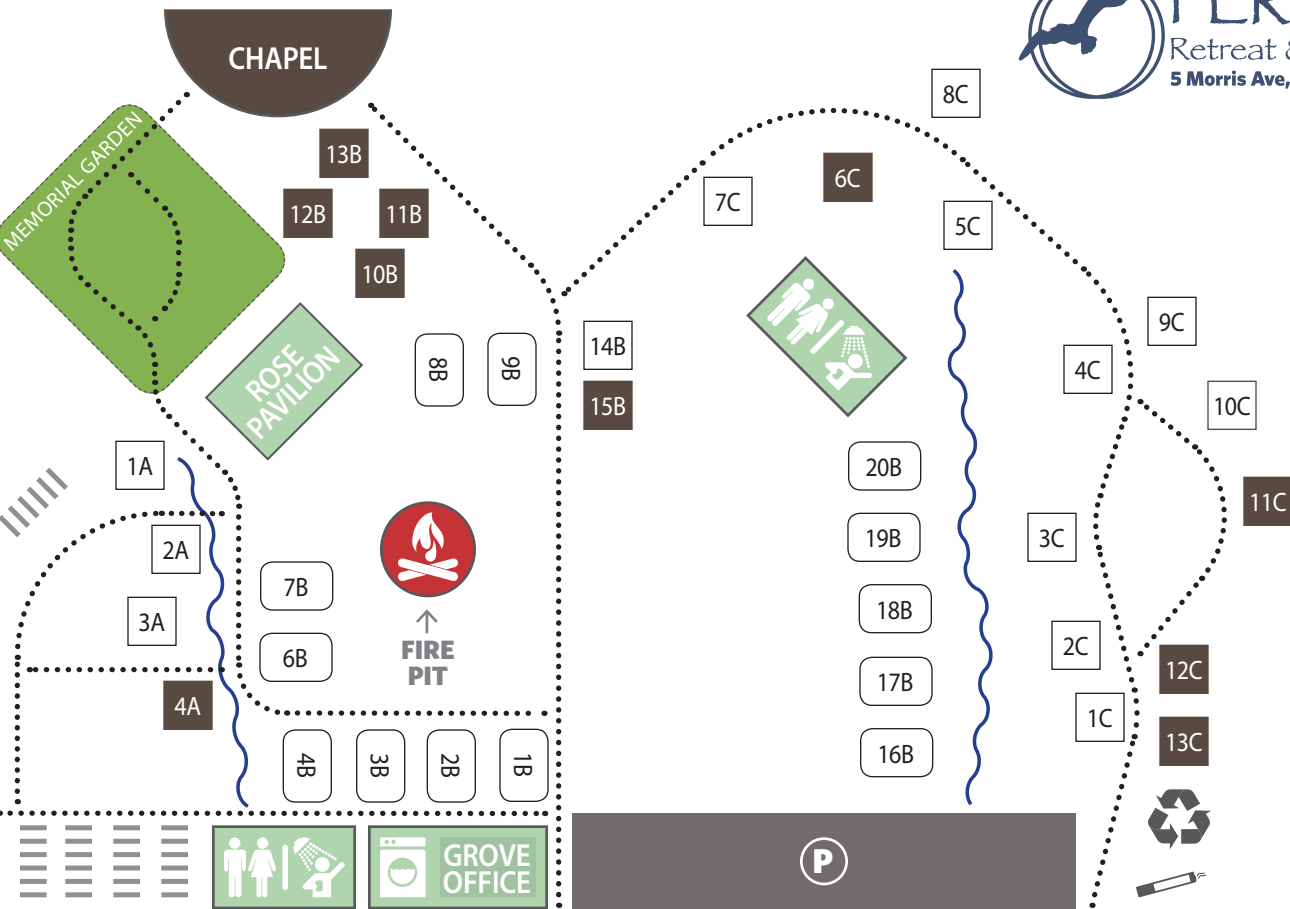

## MAP LEGEND

Platform Tent Site 1A

Ground Tent Site 2C

RV / Pop-Up Site 3B

Wash House

Laundry

Dumpsters

Smoking Area

Parking

Stream

## SEASIDE AVE - ROUTE 9

**METZ VILLAGE**  
HM: Housekeeping & Maintenance Central  
M3: Metz #3 M4: Metz #4  
M5: Caretaker's Cabin

**ROWLAND HALL**  
RM: Murray Room  
RZ: Zeigler Room  
RS: South Room  
RN: North Room

SURF ST

STAY OFF THE DUNE GRASS

← BEACH ACCESS