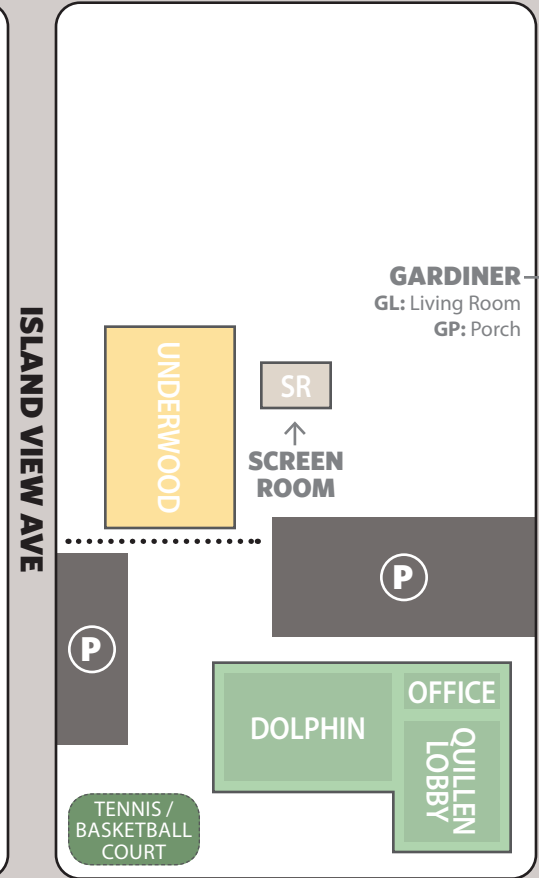

## MAP LEGEND

Platform Tent Site 1A

Ground Tent Site 2C

RV / Pop-Up Site 3B

Wash House

Laundry

Dumpsters

Smoking Area

Parking

Stream

## SEASIDE AVE - ROUTE 9

**METZ VILLAGE**  
HM: Housekeeping & Maintenance Central  
M3: Metz #3 M4: Metz #4  
M5: Caretaker's Cabin

**ROWLAND HALL**  
RM: Murray Room  
RZ: Zeigler Room  
RS: South Room  
RN: North Room

SURF ST

STAY OFF THE DUNE GRASS

← BEACH ACCESS