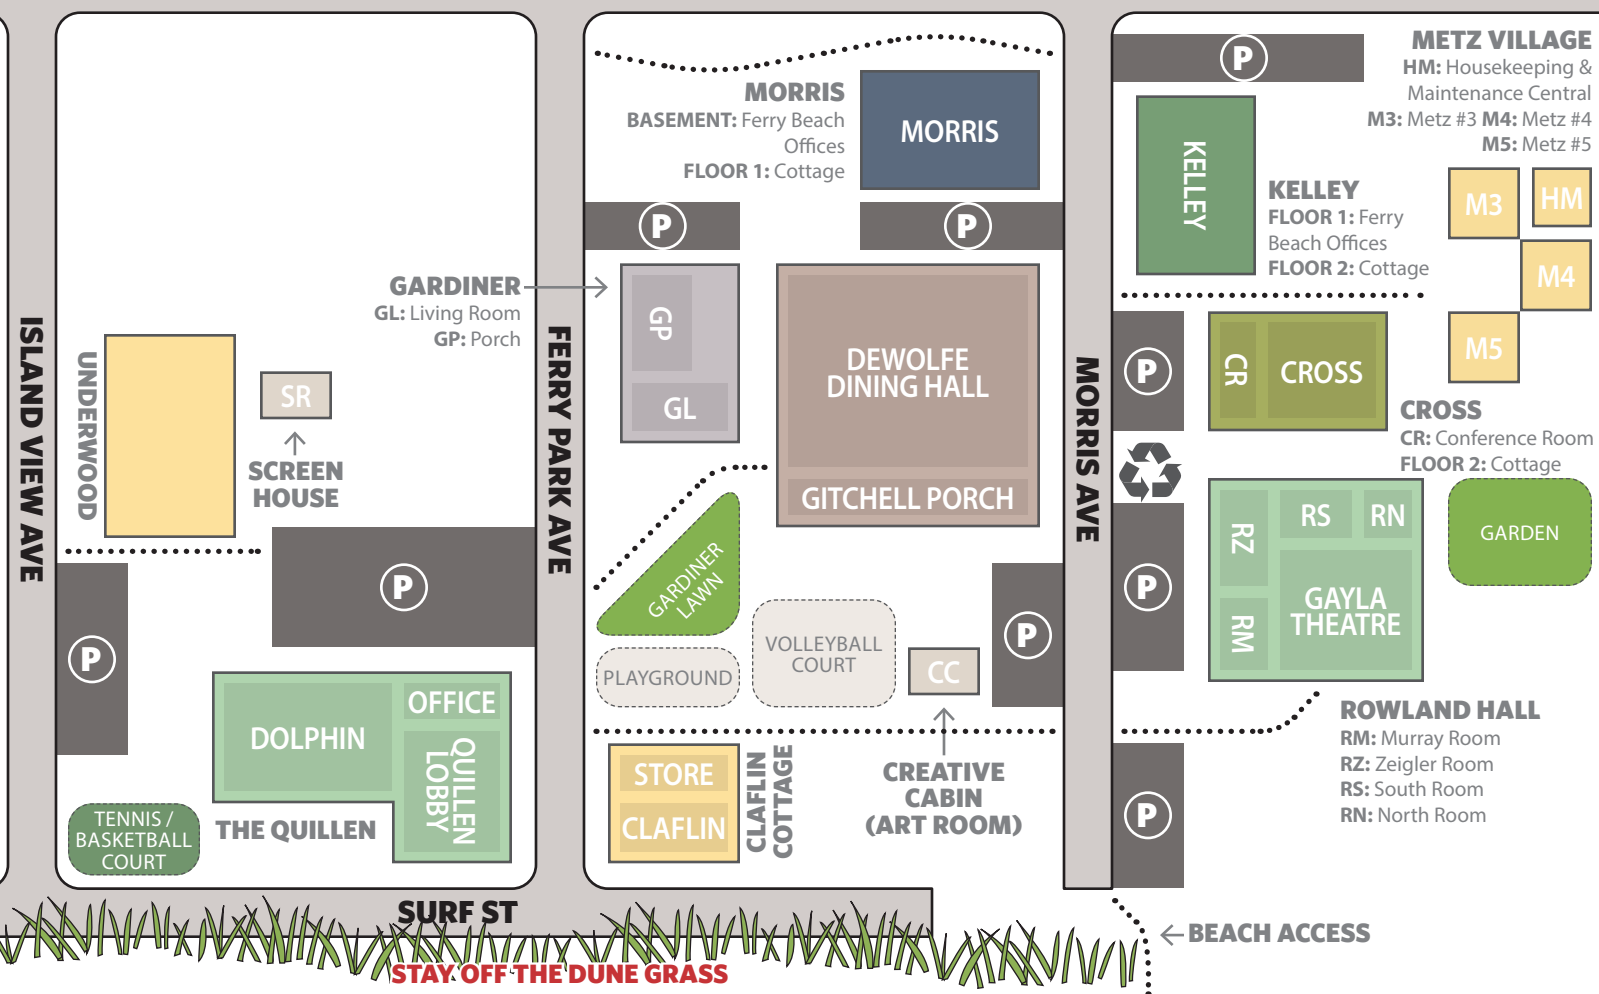

## MAP LEGEND

Platform Tent Site 1A

Ground Tent Site 12C

RV / Pop-Up Site 3B

Wash House

Laundry

Dumpsters

Smoking Area

## SEASIDE AVE - ROUTE 9

**CROSS**  
CR: Conference Room  
FLOOR 2: Cottage

**GAYLA THEATRE**  
RM: Murray Room  
RZ: Zeigler Room  
RS: South Room  
RN: North Room

### ROWLAND HALL

RM: Murray Room

RZ: Zeigler Room

RS: South Room

RN: North Room

SURF ST

← BEACH ACCESS

STAY OFF THE DUNE GRASS